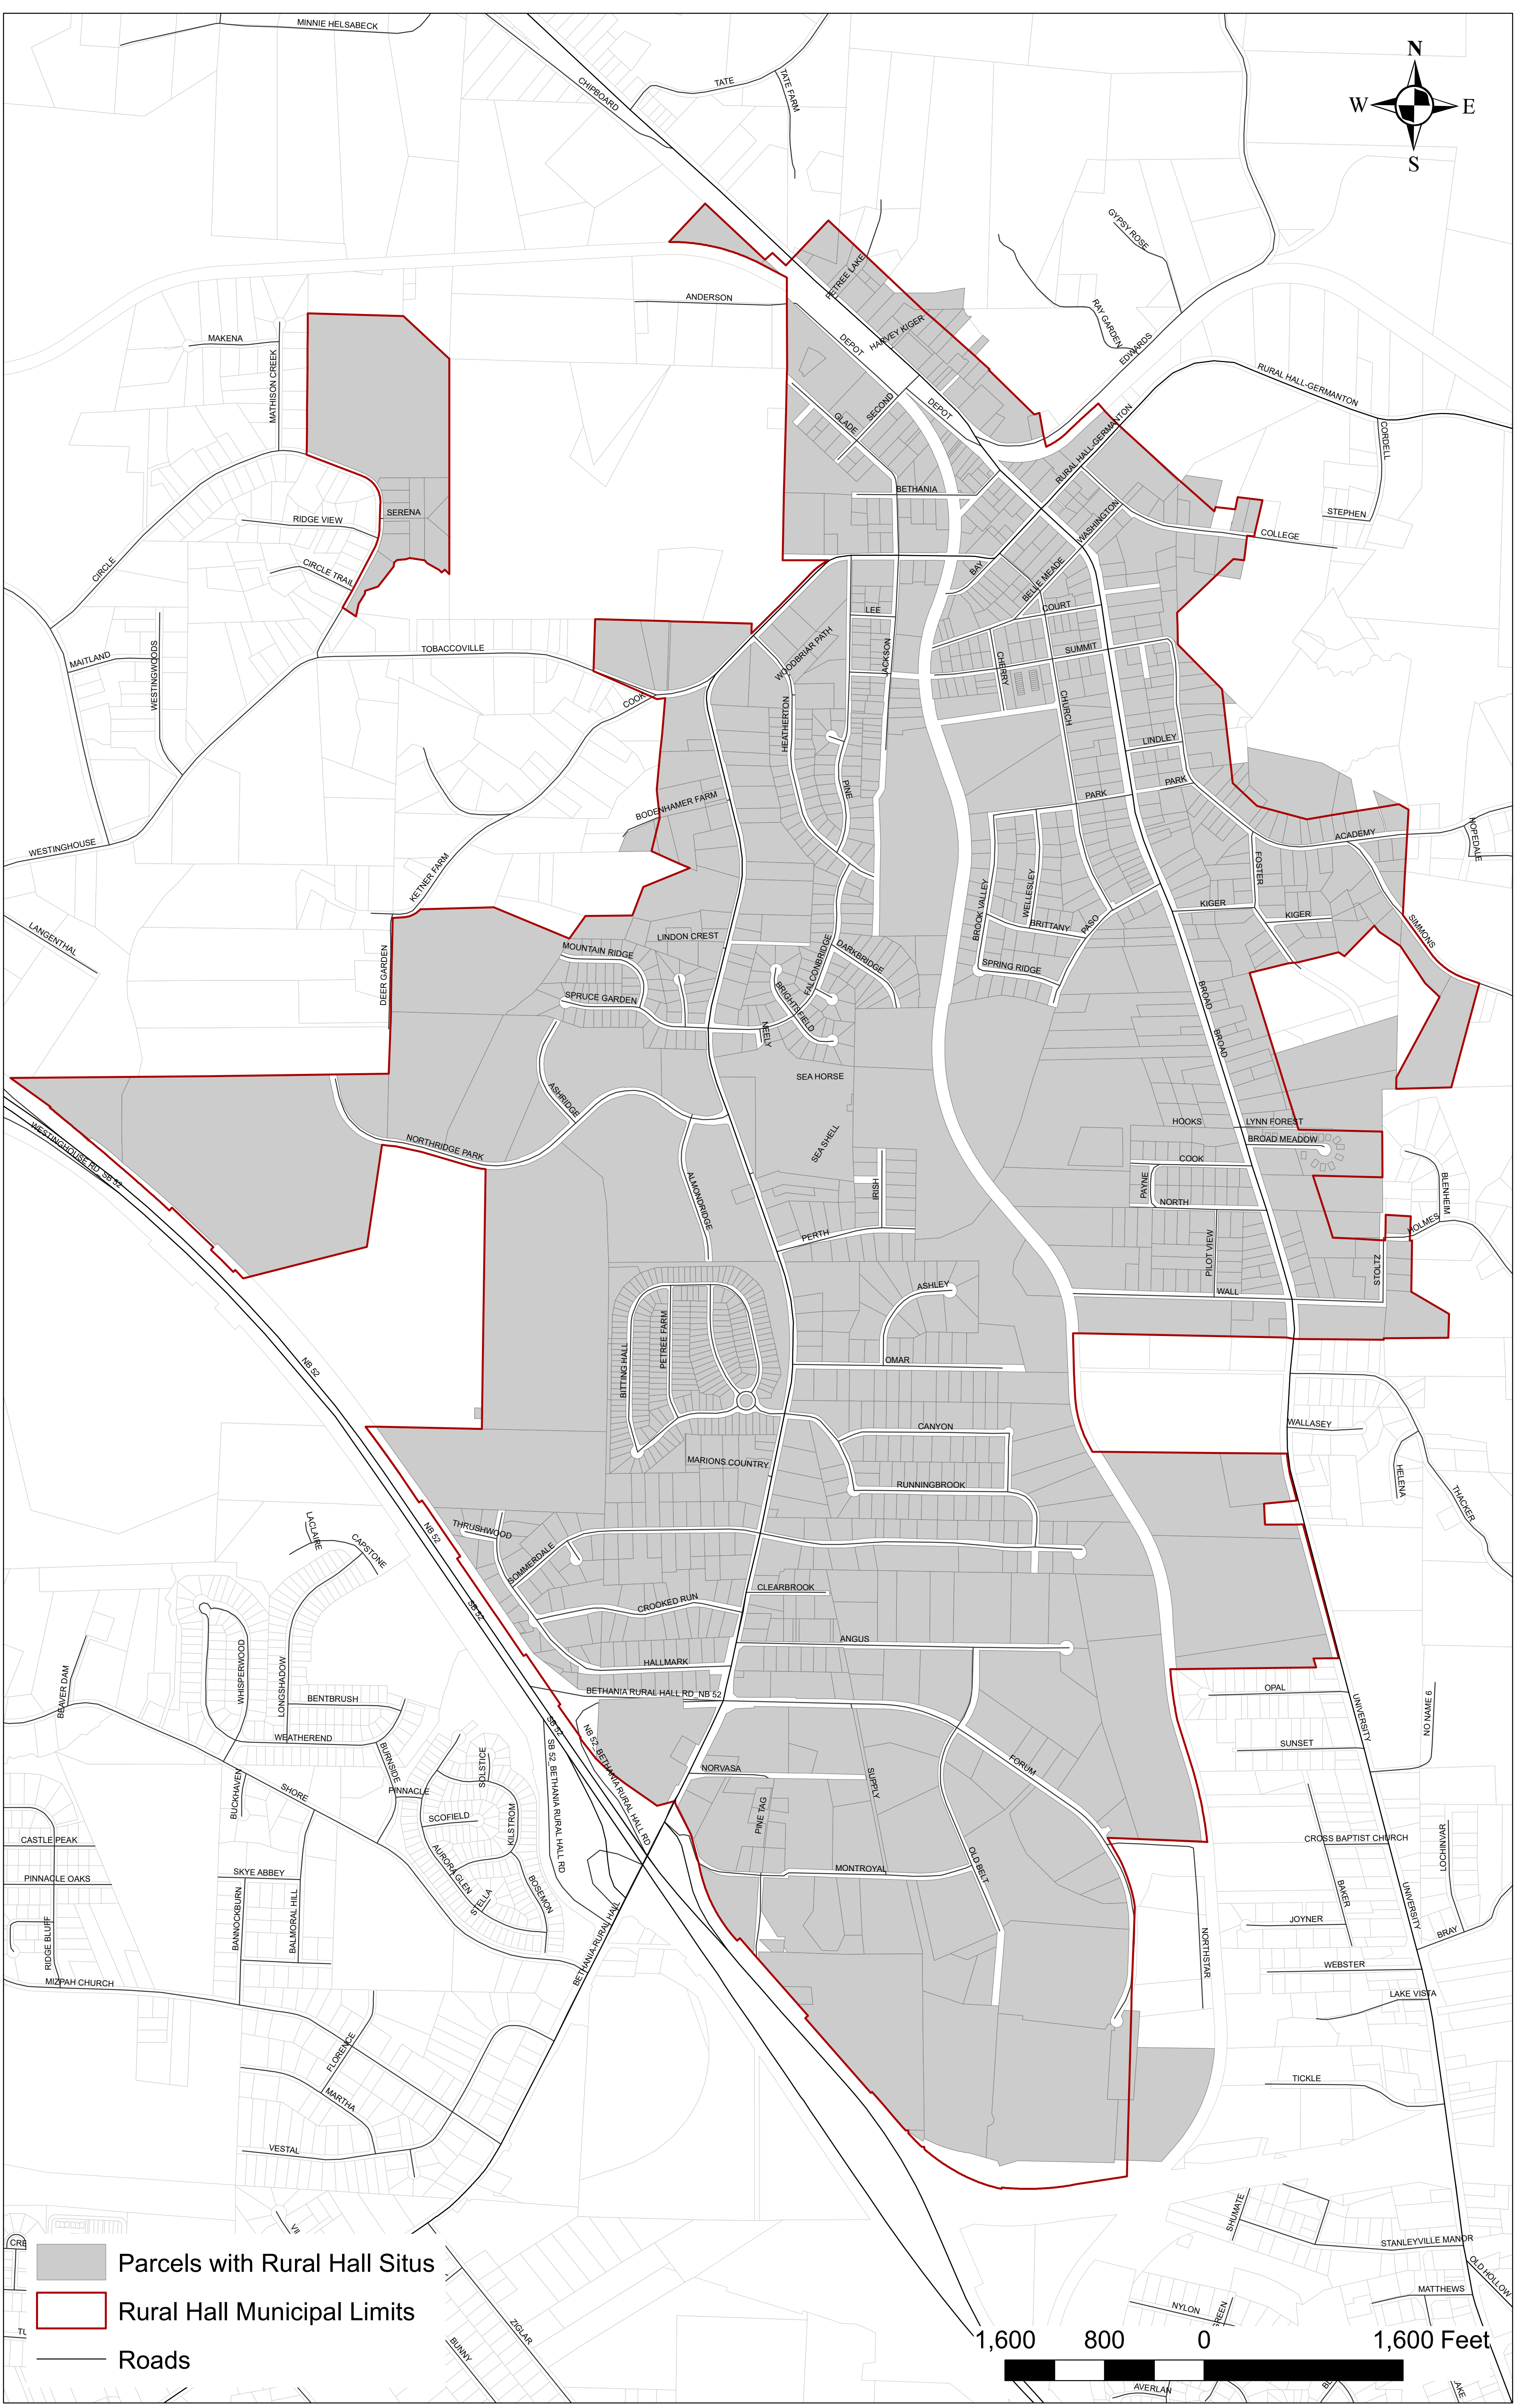

Properties Added to Countywide Fire

- Parcels with Rural Hall Situs
- Rural Hall Municipal Limits
- Roads

1,600 800 0 1,600 Feet